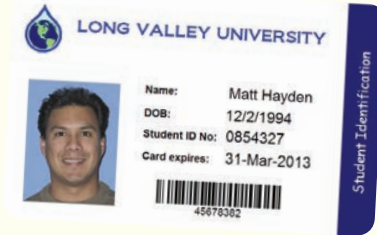

Our photo ID's are high quality and durable. You can incorporate your Company logo, title, name, ID number, expiry date. Our card personalisation bureau offers a full design service at an affordable rate.

PHOTO ID CARDS

SHP3

Ideal for punching slots in ID cards, provides 3 punch options, round, rectangle or curved corners. Cost effective and easy to operate.

1700pch

Heavy duty cardpunch for larger volumes and fully adjustable to punch various locations on the card.

CARDPUNCH