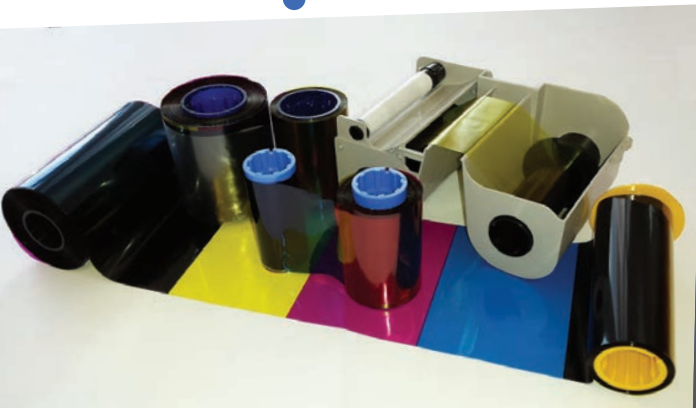

PRINTER RIBBONS & ACCESSORIES